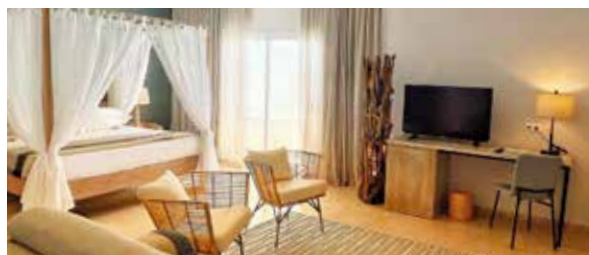

HABITACIONES ■ ROOMS ■ ZIMMER

	Units	m2	Living area	Bedroom	Air conditioning	Heating	Safe	Sofa	International channels	Satellite TV	Free wi-fi	Telephone	Coffee maker	Kitchen 2 electric rings	Fridge	Kettle	Microwave	Minibar	Tableware	Bathrobe	Amenities	Bathtub	Shower	Hairdryer	Make-up mirror	Separate toilets	Balcony	Terrace	Private garden/Sunbeds	Private swimming pool	N. of separate rooms	Twin or matrimonial beds	Matrimonial bed	Extra beds (sofa bed)	Pets	Extra charge towels (change)	Balinese beds	Outdoor lamp	Outdoor table and chairs	Outdoor sofa	Hydromassage tub	Parasol	4 poster bed			
Double / Single use	31	30																																												
Sea view double	25	30																																												
Double sea view deluxe	2	30																																												
Superior double	44	35																																												
Superior double pet friendly	8	35																																												
Sup. sea view double	14	35																																												
Double superior garden	10	35																																												
Double superior pool	10	35																																												
Double superior side sea view	64	35																																												
Double superior sea view deluxe hydro	4	35																																												
Double superior premium	9	35																																												
Double sup. deluxe sea view hydro romance	1	35																																												
Junior suite	8	45																																												